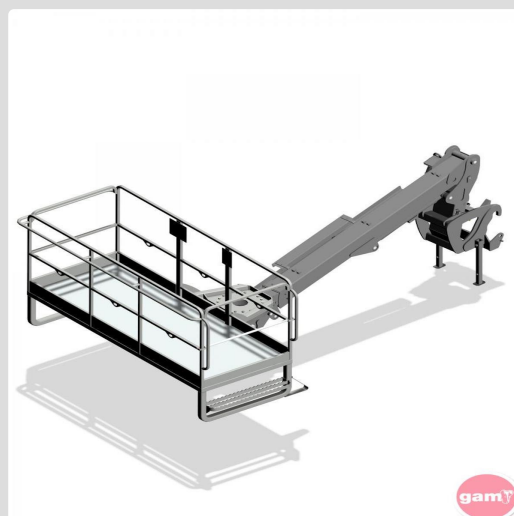

CESTA-ROT

**PIVOING TELESCOPIC BASKET
MAGNI WITH 180° ROTATION**

Technical sheet

Description