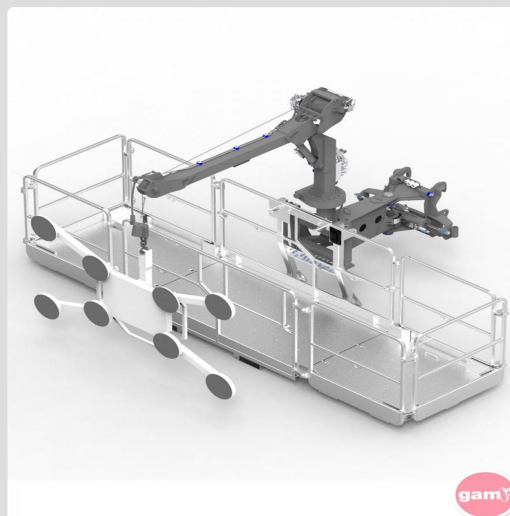

CESTA-CRISTAL

**BASKET WITH GLASS
ACCESORY MAGNI 500 KG**

Technical sheet

Description