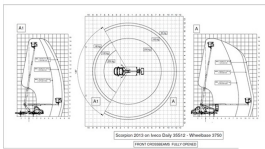

#### Technical sheet

Model	SCORPION 2013
Length	6150 mm
Height	2900 mm
Engine type	Diesel
Brand	OIL&STEEL
Working Height	19,9 m
Basket Dimensions	1,4x0,7x1,1 m
Side Reach	12.5 m
Platform Height	17.9 m