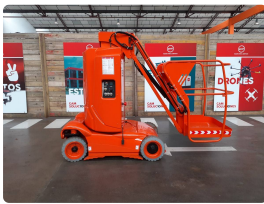

# GAM-17680

2010 HAULOTTE STAR 10

8.500 €

## Technical sheet

Model	STAR10
Serial number	ME108321
Hours of use	719 horas
Length	2700 mm
Width	1000 mm
Height	1990 mm
Weight	2760 kg
Load capacity	200 kg
Gradeability	0,25
Country	SPAIN
Location	OVIEDO
Year of production	2010
Brand	HAULOTTE
CE mark	Yes
Working Height	10 m

## Description

The HAULOTTE STAR 10 vertical mast from 2010 has a working height of 10 meters and a load capacity of 200 Kg. Thanks to its particularly small dimensions, it is ideal for storage work. Check all the photos, videos and technical characteristics.