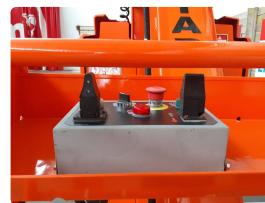

GAM-17282

2010 HAULOTTE STAR 10

8.500 €

Technical sheet

Model	STAR10
Serial number	ME108325
Hours of use	232 horas
Length	2700 mm
Width	1000 mm
Height	1990 mm
Weight	2760 kg
Load capacity	Array kg
Gradeability	0,25
Country	SPAIN
Location	OVIEDO
Year of production	2010
Brand	HAULOTTE
CE mark	Yes
Working Height	10 m

Altura Elevación

8 m

Description

The HAULOTTE STAR 10 vertical mast from 2010 has a working height of 10 meters and a load capacity of 200 Kg. Thanks to its particularly small dimensions, it is ideal for storage work. Check all the photos, videos and technical characteristics.