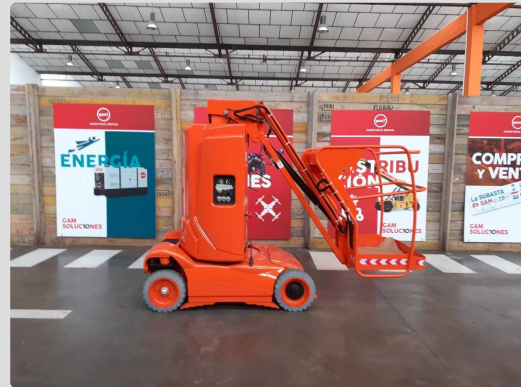

GAM-17282

2010 HAULOTTE STAR 10

8.500 €

Technical sheet

Model	STAR10
Serial number	ME108325
Hours of use	232 horas
Length	2700 mm
Width	1000 mm
Height	1990 mm
Weight	2760 kg
Load capacity	Array kg
Gradeability	0,25
Country	SPAIN
Location	OVIEDO
Year of production	2010
Brand	HAULOTTE
CE mark	Yes
Working Height	10 m

Altura Elevación

8 m

Description

The HAULOTTE STAR 10 vertical mast from 2010 has a working height of 10 meters and a load capacity of 200 Kg. Thanks to its particularly small dimensions, it is ideal for storage work. Check all the photos, videos and technical characteristics.