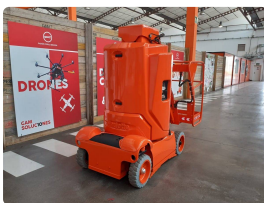

GAM-17282

2010 HAULOTTE STAR 10

8.500 €

Technical sheet

Model	STAR10
Serial number	ME108325
Hours of use	232 horas
Length	2700 mm
Width	1000 mm
Height	1990 mm
Weight	2760 kg
Load capacity	Array kg
Gradeability	0,25
Country	SPAIN
Location	OVIEDO
Year of production	2010
Brand	HAULOTTE
CE mark	Yes
Working Height	10 m

Altura Elevación

8 m

Description

The HAULOTTE STAR 10 vertical mast from 2010 has a working height of 10 meters and a load capacity of 200 Kg. Thanks to its particularly small dimensions, it is ideal for storage work. Check all the photos, videos and technical characteristics.